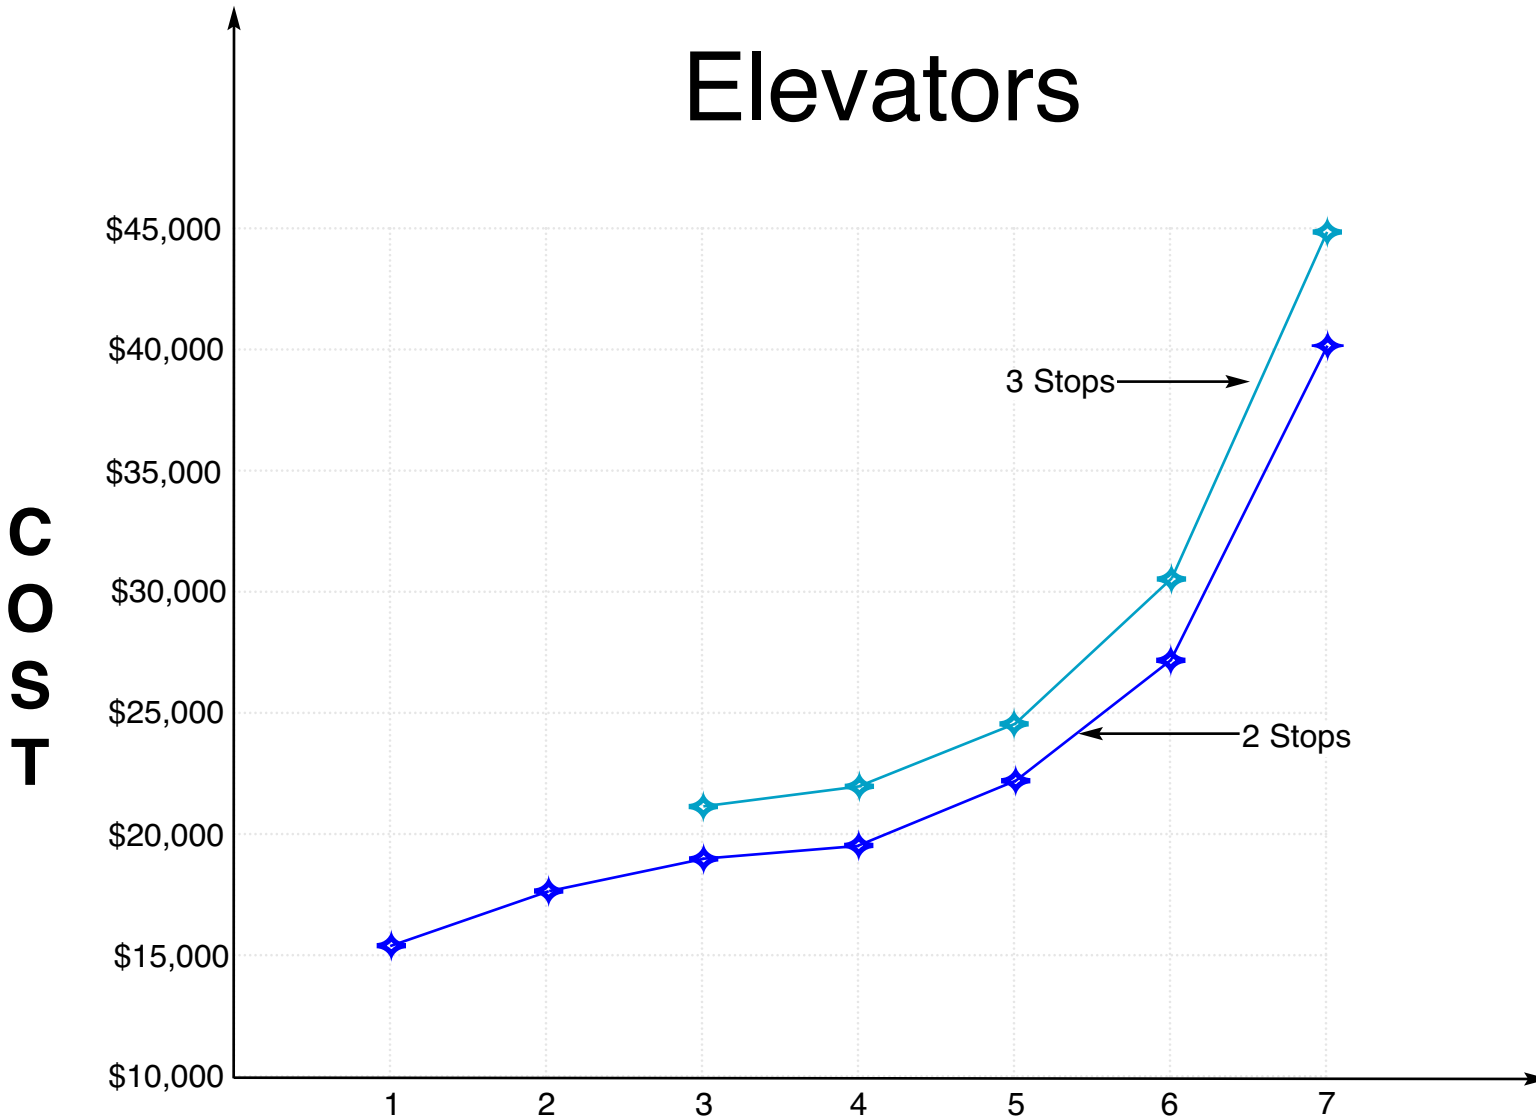

# Elevators

	<b>Name</b>	<b>Max. Wt. Cap. (Lbs.)</b>	<b>Max. Car Size (Inches)</b>	<b>Advantages</b>	<b>Disadvantages</b>	<b>Drive</b>
1	Windsor	500	32 x 48	No Pit or M.R.	Limited Options	Cable
2	Minivator	450	30 x 46	No Pit, M.R., or Shaft	Limited Options	Cable
3	LEV / Rise	950	40 x 54	No M.R. / No Pit	8' 6" Overhead	Chain
4	Winding Drum	500 / 750	38 x 50	Soft Start, Simple	Machine Room	Cable
5	Hydraride	750 / 950	40 x 54	Smooth, Quite		Hydraulic
5	MRL-C	950	40 x 54	No M.R.	8' 6" Overhead	Chain
6	LX	950	40 x 54	Quiet, No M.R.		Traction
7	L.U.L.A.	1400	42 x 60	Auto-Doors, Quiet	10' 7" O.H., 14" Pit	Hydraulic